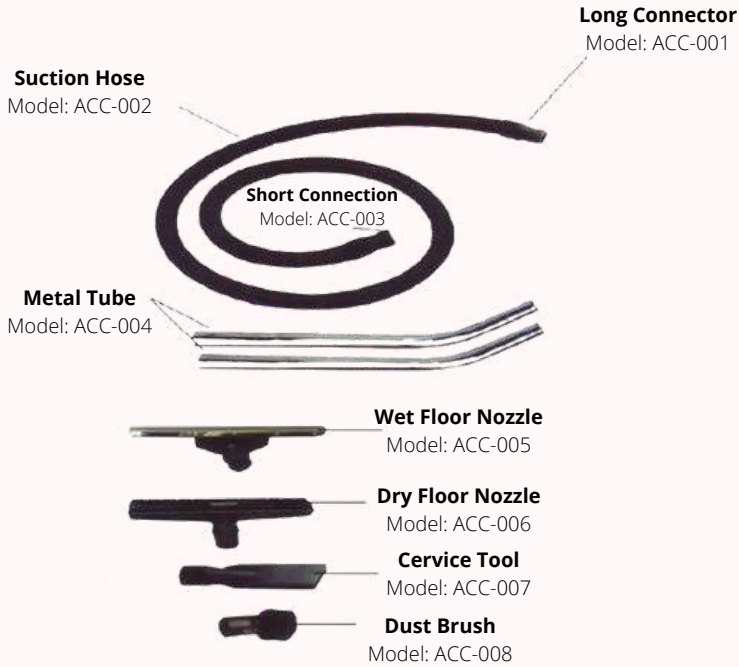

Accessories for Cleaning Machine & Equipment

Accessories for Wet & Dry Vacuum (30L / 70L / 90L)