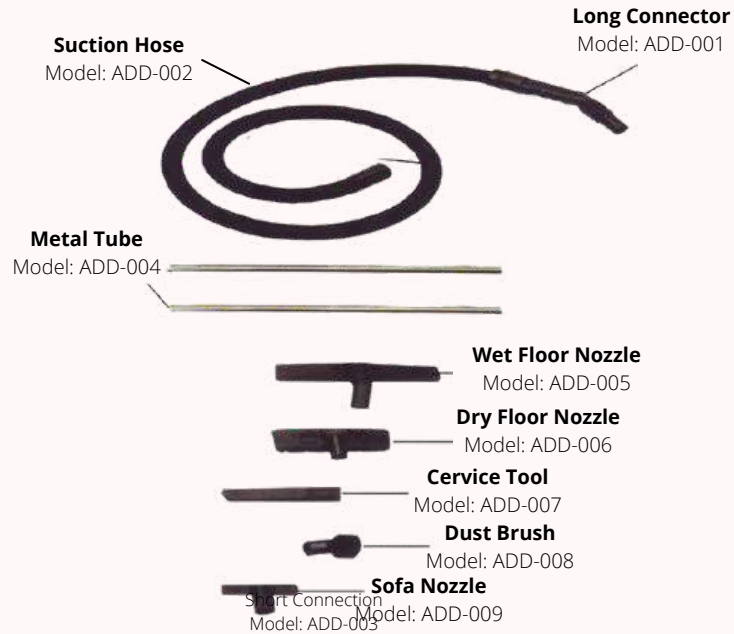

Accessories for Wet & Dry Vacuum (15L)