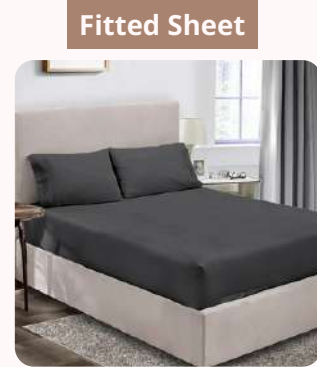

Royal Grey Series | 100% Sateen Cotton | Threadcount 300

Size	Measurement (cm)
Single	95 x 195 x 30
Super Single	110 x 195 x 30
Queen	155 x 195 x 30
King	185 x 205 x 30
Super King	205 x 205 x 36