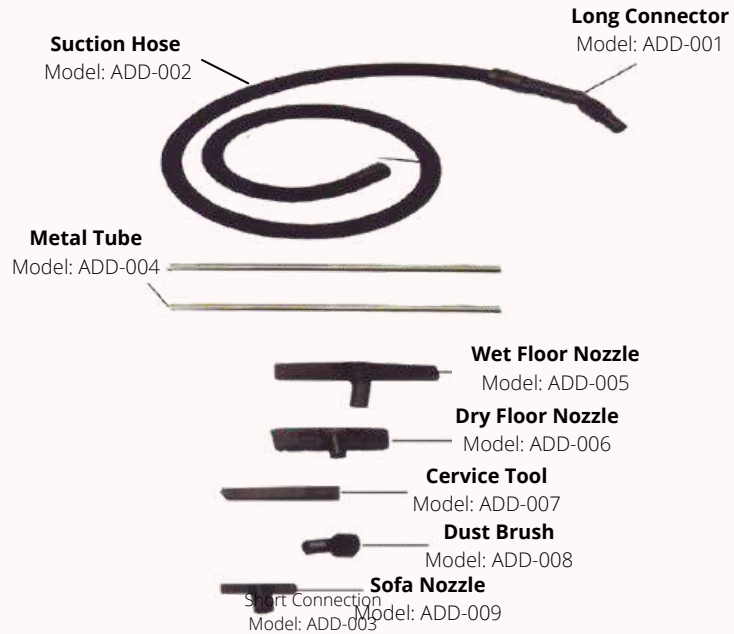

Accessories for Wet & Dry Vacuum (15L)